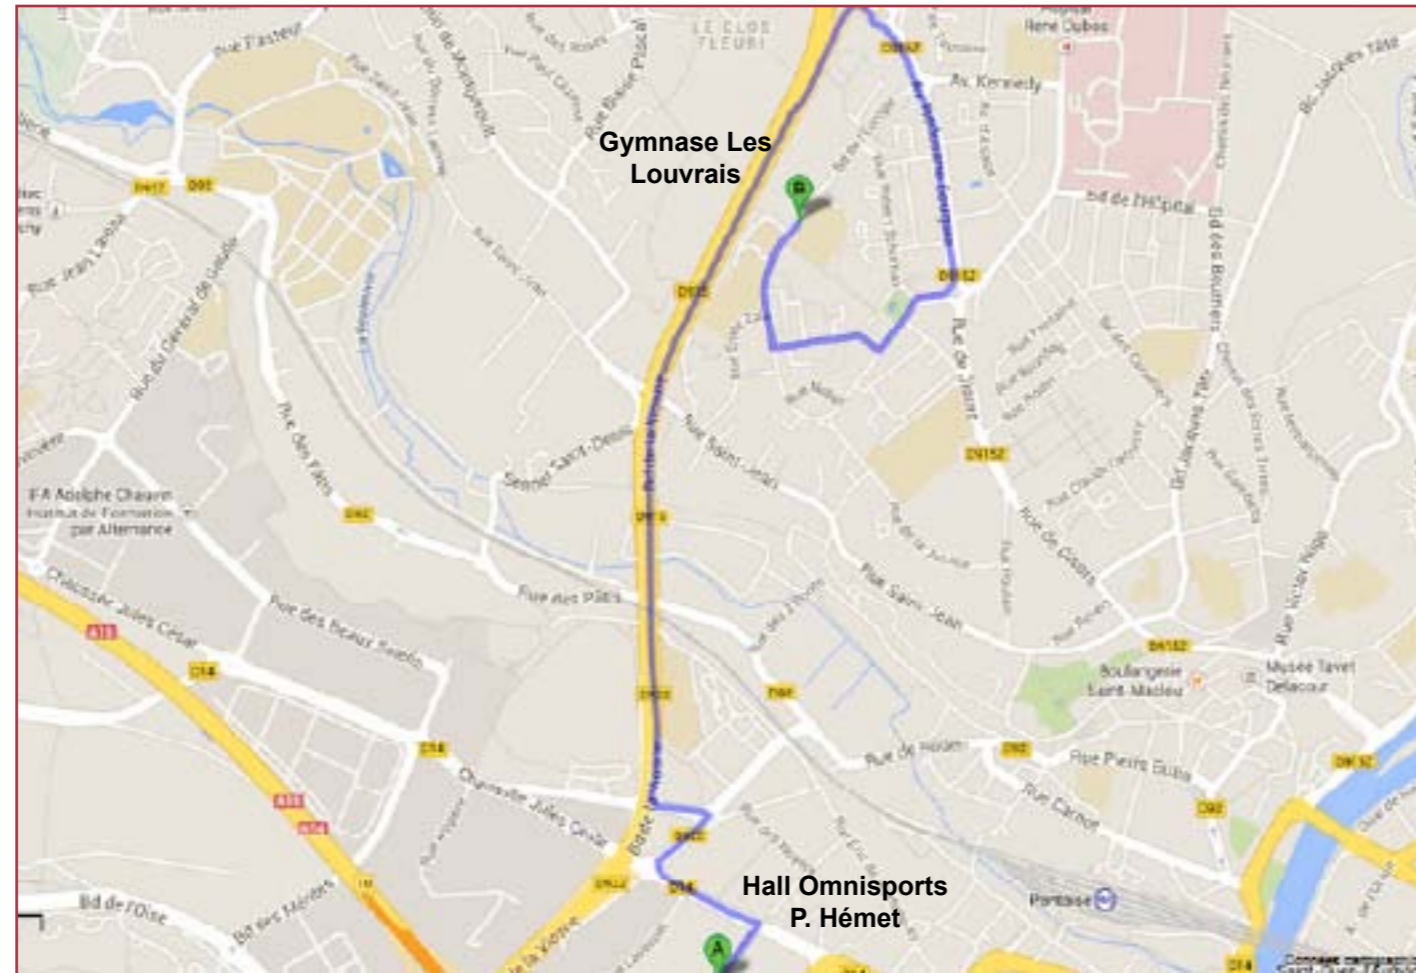

## Access

**Hall Omnisports P.Hémet**  
1 rue Pierre de Coubertin 95 300 Pontoise  
FRANCE

**RER - SUBURBS TRAIN :**  
Route C1 from Paris to  
Pontoise station

**TRAIN - SNCF :**  
Pontoise Train Station from  
«Paris Nord» Train Station

**ROAD :**  
From Paris, take A15 motorway, n°10 exit (Bd de la Viosne),  
continue on bd de la Viosne and take exit "Pontoise-Les Lou-  
vrais". 1st traffic circle take exit "D915Z". Then 2nd traffic circle  
take exit "Av.Alvert 1er". continue on street Pl. De la Paix and  
then street Albert tomas. Finally, turn right on Bd de l'Europe.

**AIRPORT :**  
Cergy-Pontoise Airport at 12 km  
Roissy CDG Airport at 50 km

➔ p.18