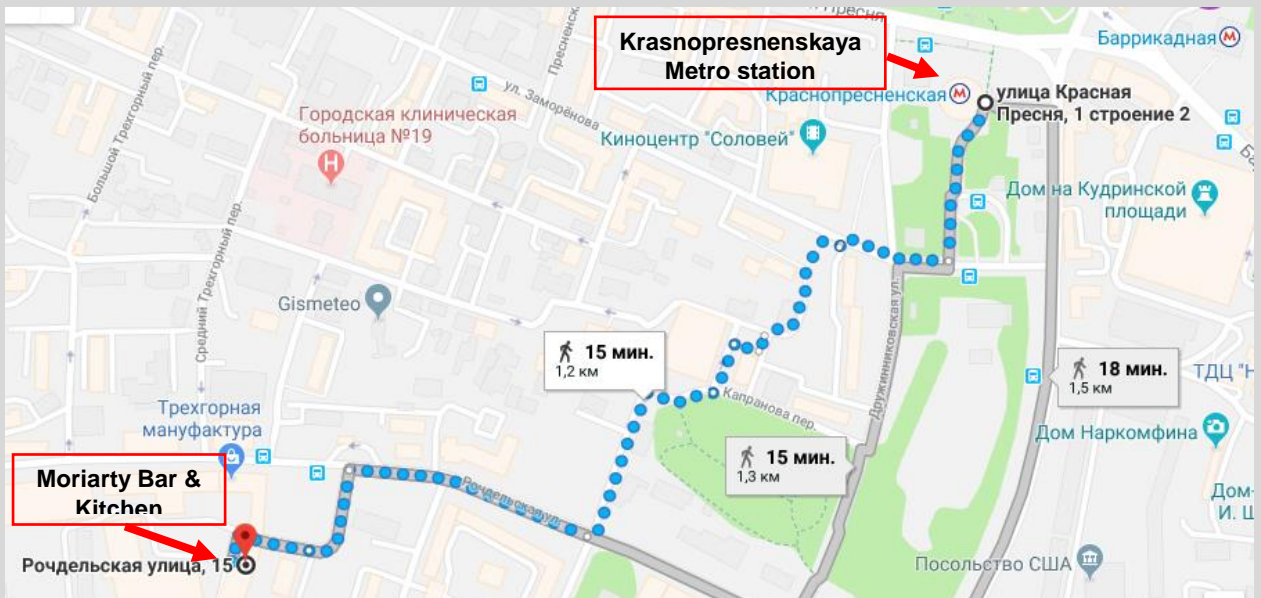

## How to reach the event

Please use the Moscow subway/metro – Krasnopresnenskaya metro station (Краснопresненская)