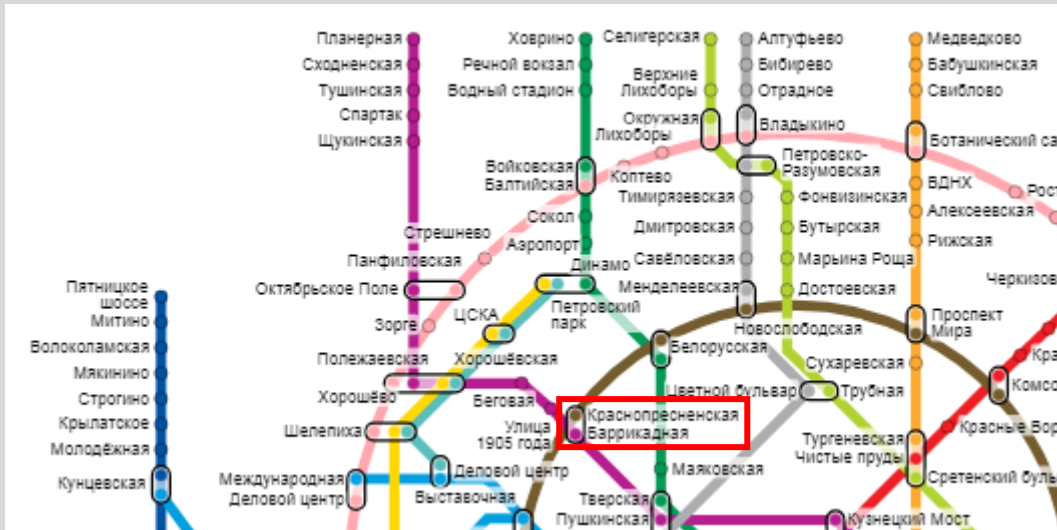

EUR	OS	OD	WS	WD	GW	BD	MD
Master	15	15	13	13	6	-	6
Pro	13	13	10	10	6	-	6
Semi-pro	10	10	8	8	6	-	6

Prize fund distribution

The best players will be awarded trophies / medals and prize money - 70% of the money collected from entry fees will be distributed.

	≤6 players/teams	7-20 players/teams	20-30 players/teams	31+ players/teams
1st place	70%	50%	40%	40%
2nd place	30%	30%	30%	25%
3rd place		20%	20%	15%
4th place			10%	10%
5th places				2,5% (SKO)/5%(DKO)

Players ranking

All players will be ranked according to Russian ranking

If not listed in Russian, then ITSF ranking rules will apply:

- Master – TOP 50 COMBINED ITSF
- PRO – 51-200
- Semi-pro – 201-...

Dress code

ITSF dress code is mandatory for the tournament (the exception are BD, MD, GW/FSO)

How to reach the event

Please use the Moscow subway/metro – Krasnopresnenskaya metro station (Краснопresненская)