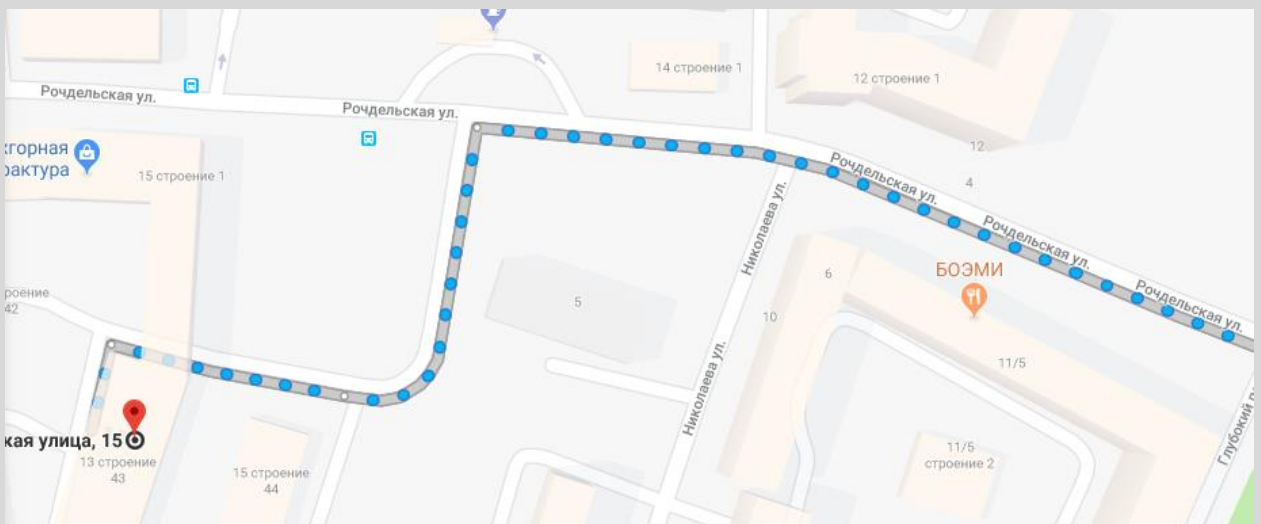

EUR	OS	OD	WS	WD	GW	BD	MD
Master	15	15	13	13	6	-	6
Pro	13	13	10	10	6	-	6
Semi-pro	10	10	8	8	6	-	6

Prize fund distribution

The best players will be awarded trophies / medals and prize money - 70% of the money collected from entry fees will be distributed.

	≤6 players/teams	7-20 players/teams	20-30 players/teams	31+ players/teams
1st place	70%	50%	40%	40%
2nd place	30%	30%	30%	25%
3rd place		20%	20%	15%
4th place			10%	10%
5th places				2,5% (SKO)/5%(DKO)

Players ranking

All players will be ranked according to Russian ranking

If not listed in Russian, then ITSF ranking rules will apply:

- Master – TOP 50 COMBINED ITSF
- PRO – 51-200
- Semi-pro – 201-...

Dress code

ITSF dress code is mandatory for the tournament (the exception are BD, MD, GW/FSO)

How to reach the event

Please use the Moscow subway/metro – Krasnopresnenskaya metro station (Краснопresненская)