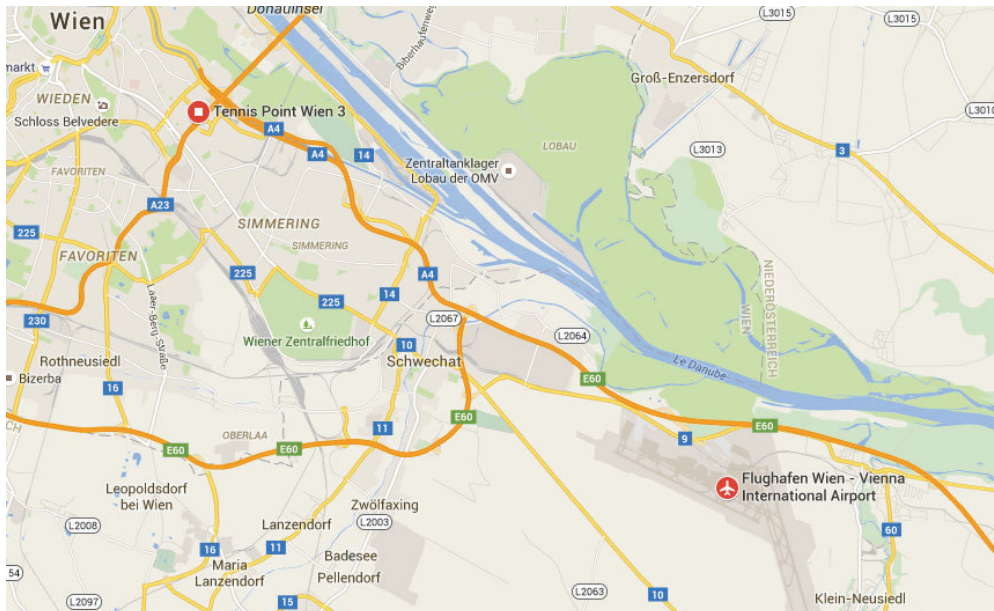

HOW TO GET THERE

Tennis Point Vienna - Baumgasse 87 - 1030 Wien

1 - FROM AIRPORT (VIE)

Go by **City Airport Train (CAT)** to Wien Mitte (Landstraße/ City Air Terminal) and then with metro U3 to station Erdberg (exit Nottendorfergasse)

Click [HERE](#) for timetable

By Bus : to Station Wien Erdberg VIB (just 10 minutes footway to WCS location).

Click [HERE](#) for timetable.

By Taxi : Click [HERE](#) for more informations.

HOW TO GET THERE

2 - FROM TRAIN STATION (HAUPTBAHNHOF)

Go by tramway N° 18 (direction Wien Schlachthausgasse) / station Baumgasse

[Surrounding area](#)

3 - NEAREST METRO STATION

Is U3 Erdberg (exit Nottendorfergasse) (just 5 minutes footway)

4 - FOR VARIOUS LOCATION PLANS USE THIS ROUTE PLANNER

www.vor.at/willkommen-bei-vor/