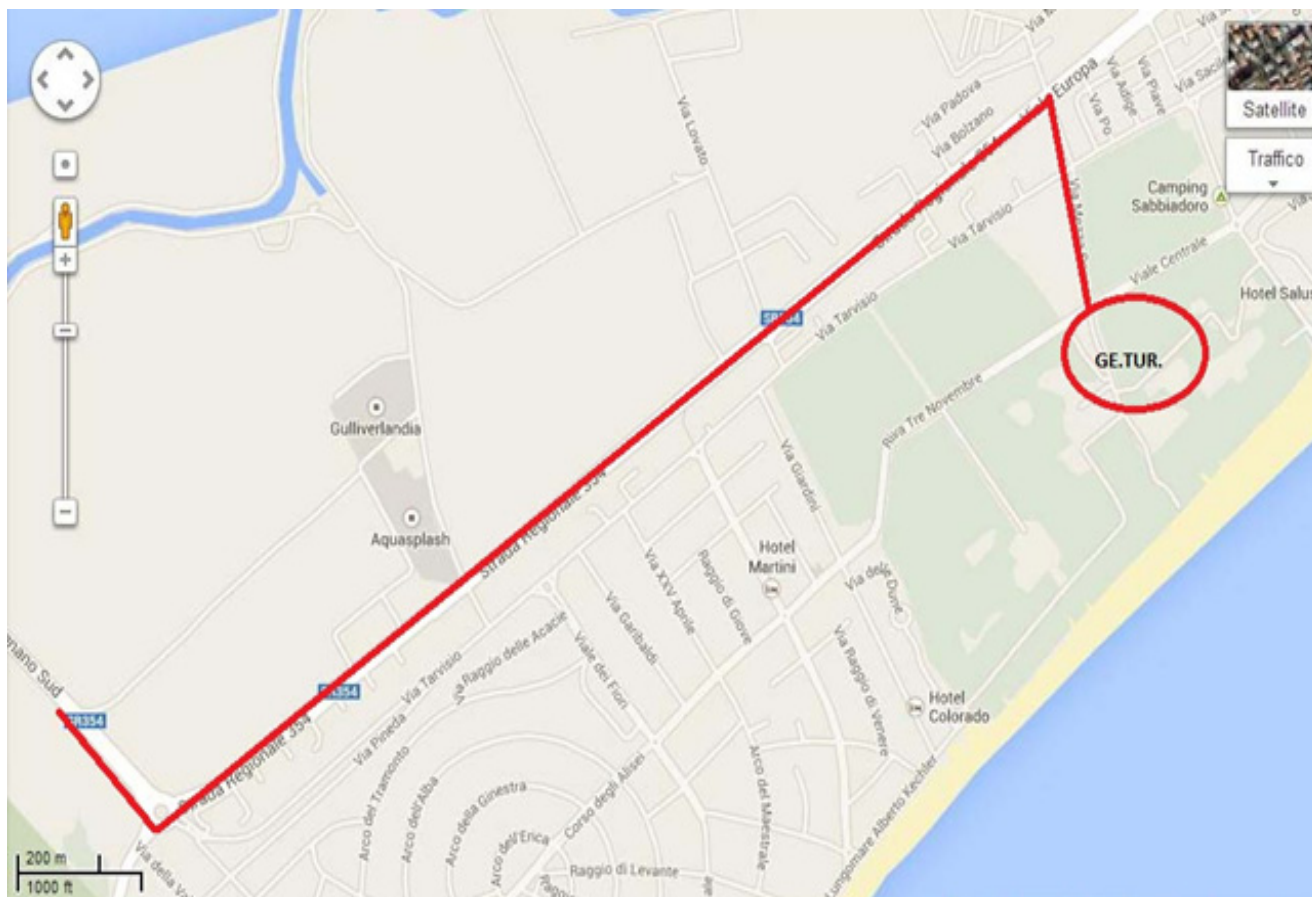

ACCESS

LIGNANO SABBIAORO

Viale Centrale, 29 - 33054 Lignano Sabbiadoro (UD)
ITALY

By CAR :

Exit the A4 motor way at Latisana. A 20 Km dual carriage way connects Latisana to Lignano.

By TRAIN :

the nearest train stations are Latisana (20 minutes) and Portogruaro (40 minutes). Bus line services with daily frequent runs are granted.

AIRPORTS :

By plane: Lignano is close to 3 different airports:
Venezia – Marco Polo 95 Km.
Trieste – Ronchi dei Legionari 64 Km
Treviso – Antonio Canova 100 Km
All connected to Lignano by shuttle- bus services.