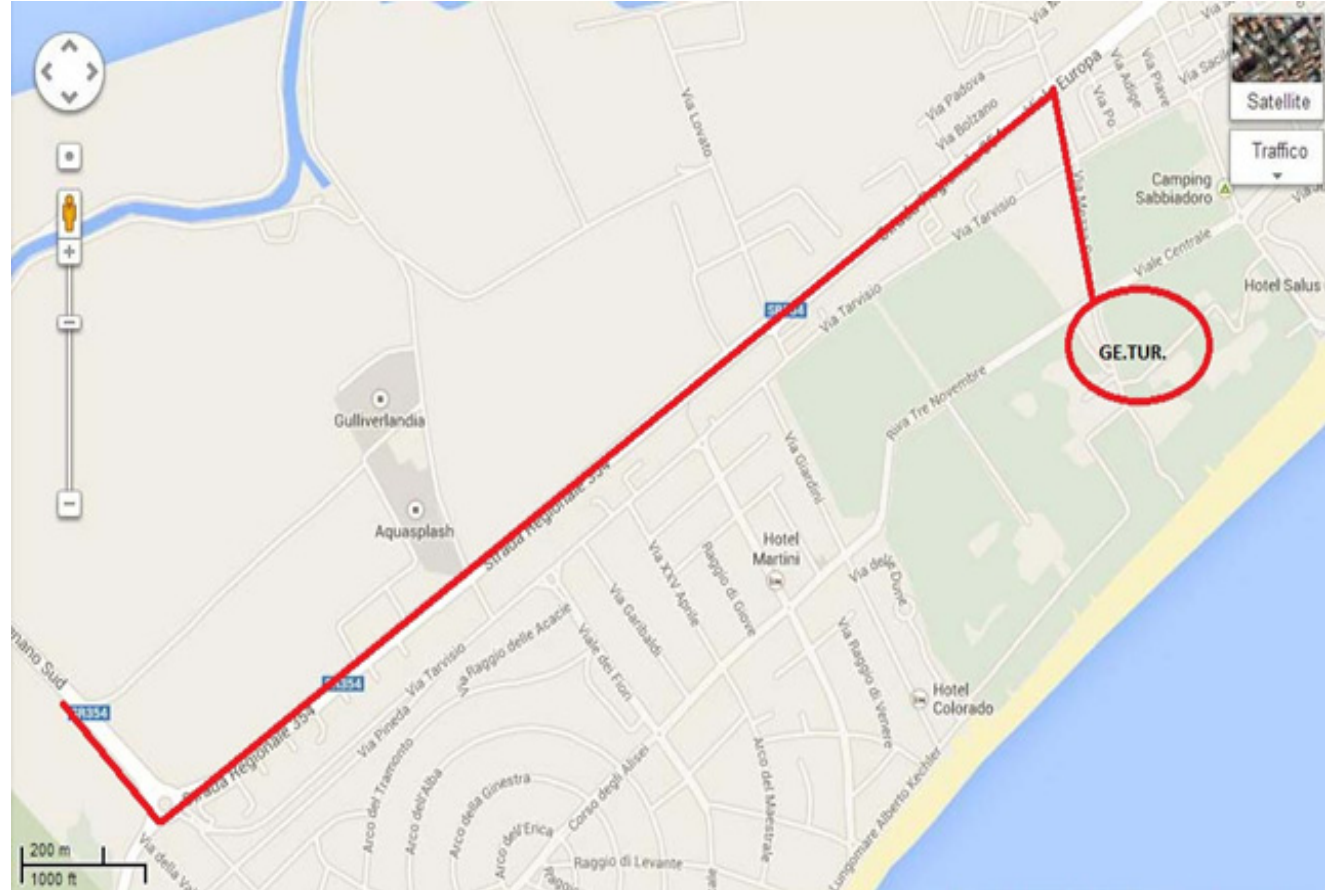

ACCESS

LIGNANO SABBIAADORO

Viale Centrale, 29 - 33054 Lignano Sabbiadoro (UD)
ITALY

By CAR :

Exit the A4 motor way at Latisana. A 20 Km dual carriage way connects Latisana to Lignano.

By TRAIN :

the nearest train stations are Latisana (20 minutes) and Portogruaro (40 minutes). Bus line services with daily frequent runs are granted.

AIRPORTS :

By plane: Lignano is close to 3 different airports:
Venezia – Marco Polo 95 Km.
Trieste – Ronchi dei Legionari 64 Km
Treviso – Antonio Canova 100 Km
All connected to Lignano by shuttle- bus services.