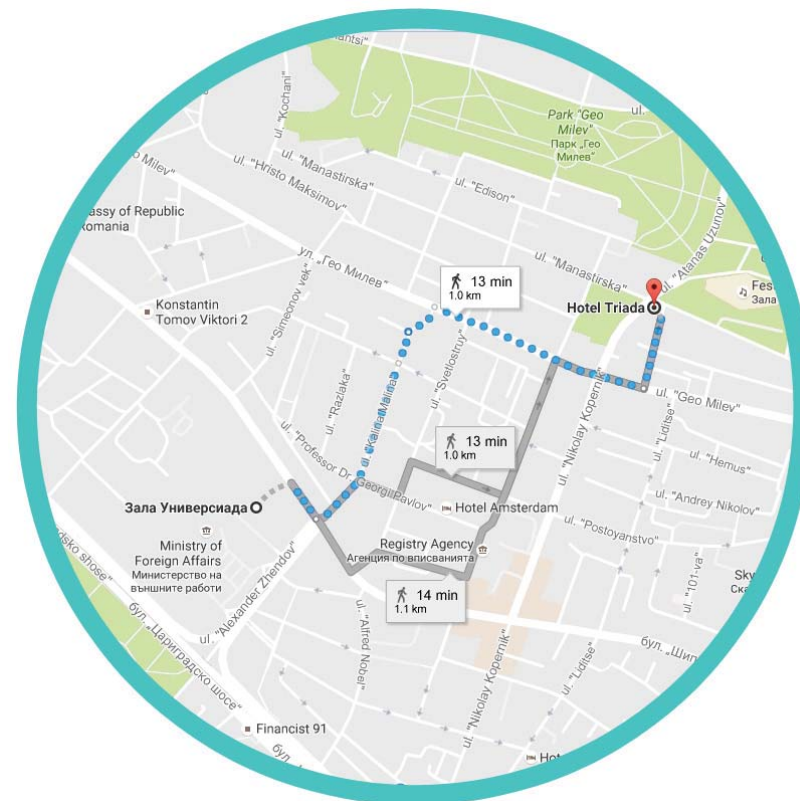

ACCOMMODATION

The venue is called UNIVERSIADA SPORT HALL and is located at 2 Str. "Shipchenski Prohod, Sofia". Click [HERE](#) for google map. Sofia is highly frequented during this period of the year so book now! All prices are in Euro (€), per person and night.

TRIADA HOTEL**** **(Tournament Partner)**

SPECIAL DISCOUNT CODE: "SISII2016"*

Use that code upon booking so that you can use all the special conditions granted for the Players
The OFFER IS ONLY VALID FOR the guests and the players of the Sofia International Series II 2016!

Address: 5 Str. Venera, Sofia

Phone number: +359 884 661010

Email: info@hoteltriada.com

Website: <http://www.hoteltriada.com>

Distance to venue: 1 km

SINGLE ROOM: 31€ per person (34.90€ per person with breakfast)

DOUBLE ROOM: 18,5€ per person (22€ per person with breakfast)

TRIPPLE ROOM: 17€ per person (21€ per person with breakfast)

+ BONUS Included: WiFi, Free Parking, 10% Discount of the Restaurant Menu