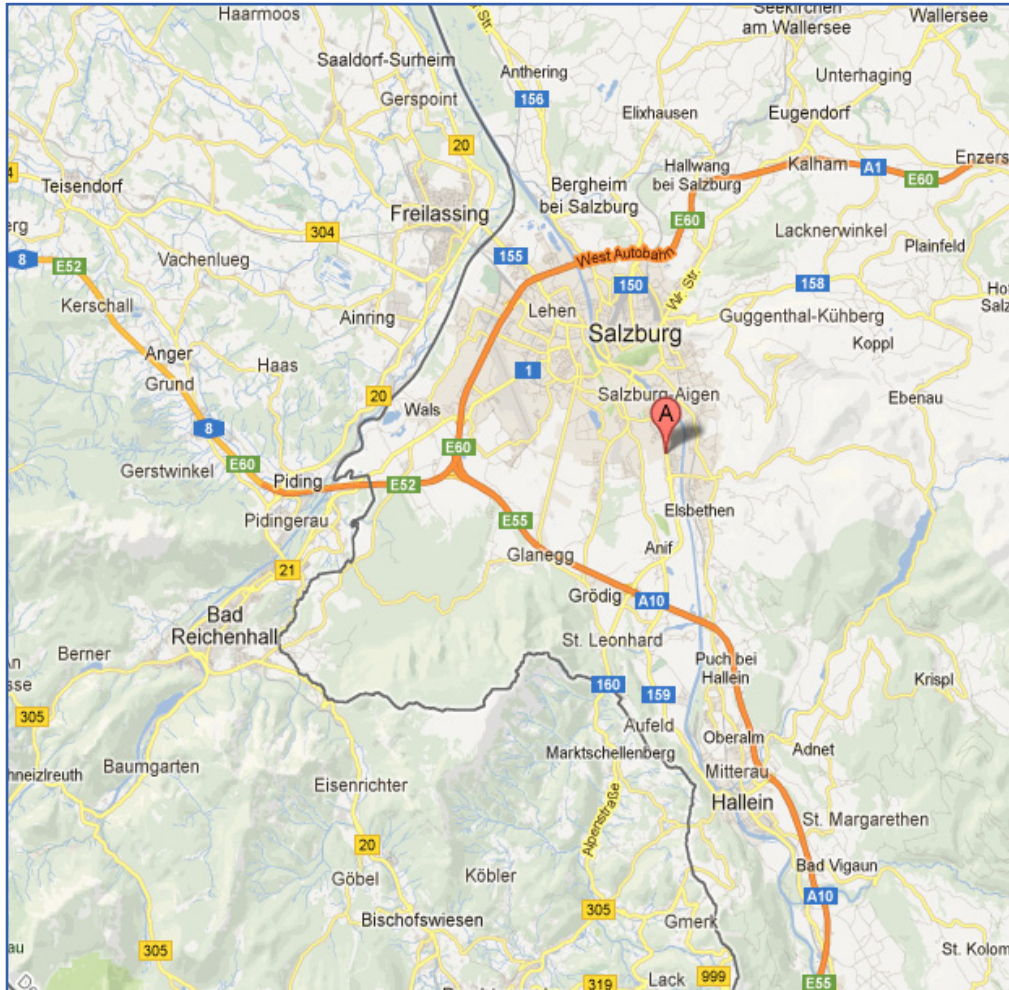

## HOW TO GET THERE

The venue is called **SPORTHALLE ALPENSTRASSE** and located “**Alpenstrasse 100 - 5020 Salzburg**”. Click [HERE](#) for google map.

### **AIRPORT: Salzburg Airport**

- **By car**, take the A1 highway, direction of Munich/Graz/Villach A10 Exit 8 15km - Time : 15 minutes (**Linz Airport** : 130km / **Munich Airport** : 180km)
- **By bus**, Stadtbus n°10 direction Lankessiedlung to station Rudolfskai, then change to Stadtbus n°3, direction Salzburg Sud to station Polizeidirektion.

### **ROAD**

- Take the highway A10 Exit 8
- Salzburg Sud-
- direction to Anif/Salzburg Center
- until Alpenstrasse 100

### **TRAIN**

- Salzburg Station**
- Stadtbus n°3 from train station,
- direction Salzburg Sud
- to Station Polizeidirektion