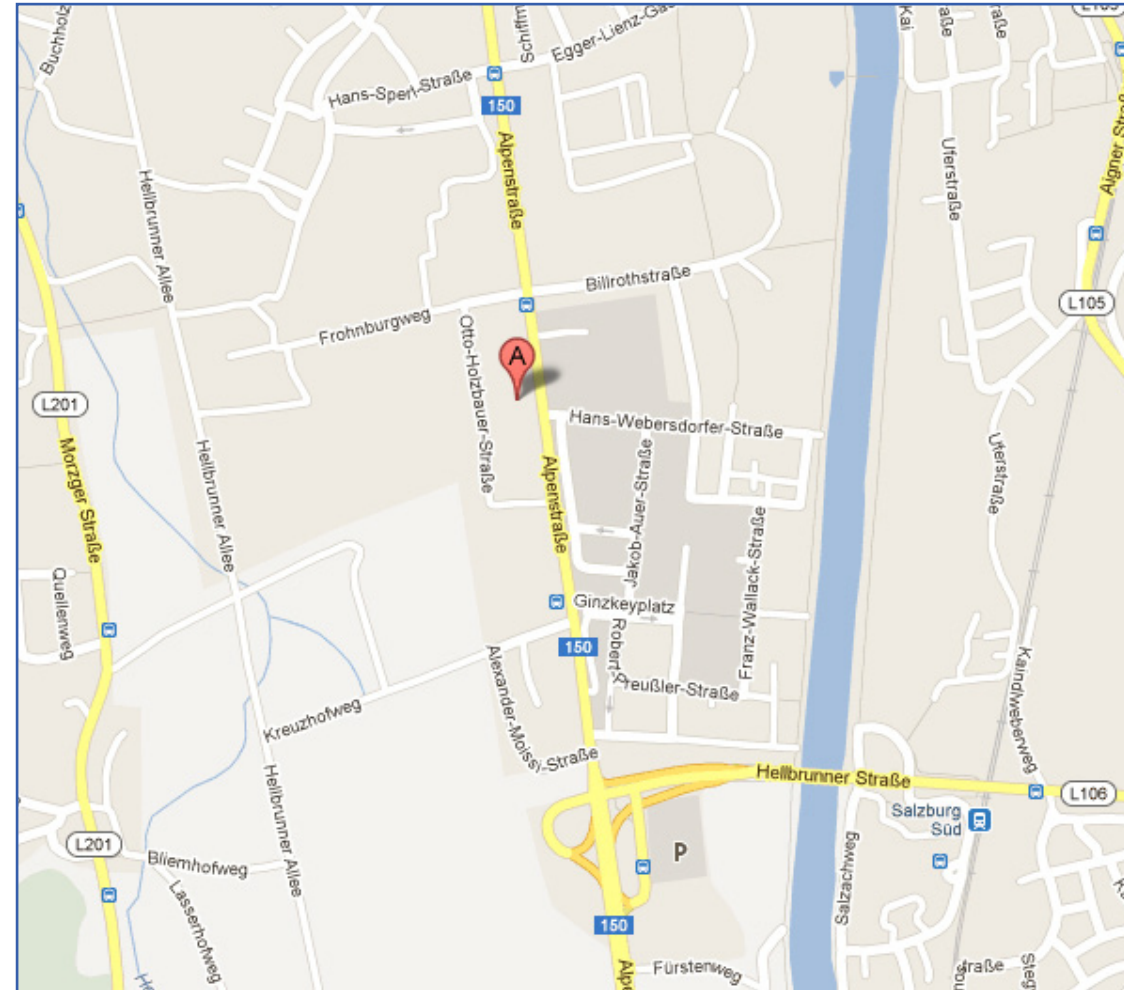

## HOW TO GET THERE

The venue is called **SPORTHALLE ALPENSTRASSE** and located “**Alpenstrasse 100 - 5020 Salzburg**”. Click [HERE](#) for google map.

### **AIRPORT: Salzburg Airport**

- **By car**, take the A1 highway, direction of Munich/Graz/Villach A10 Exit 8 15km - Time : 15 minutes (**Linz Airport** : 130km / **Munich Airport** : 180km)
- **By bus**, Stadtbus n°10 direction Lankessiedlung to station Rudolfskai, then change to Stadtbus n°3, direction Salzburg Sud to station Polizeidirektion.

### **ROAD**

- Take the highway A10 Exit 8
- Salzburg Sud-
- direction to Anif/Salzburg Center
- until Alpenstrasse 100

### **TRAIN**

- Salzburg Station**
- Stadtbus n°3 from train station,
- direction Salzburg Sud
- to Station Polizeidirektion