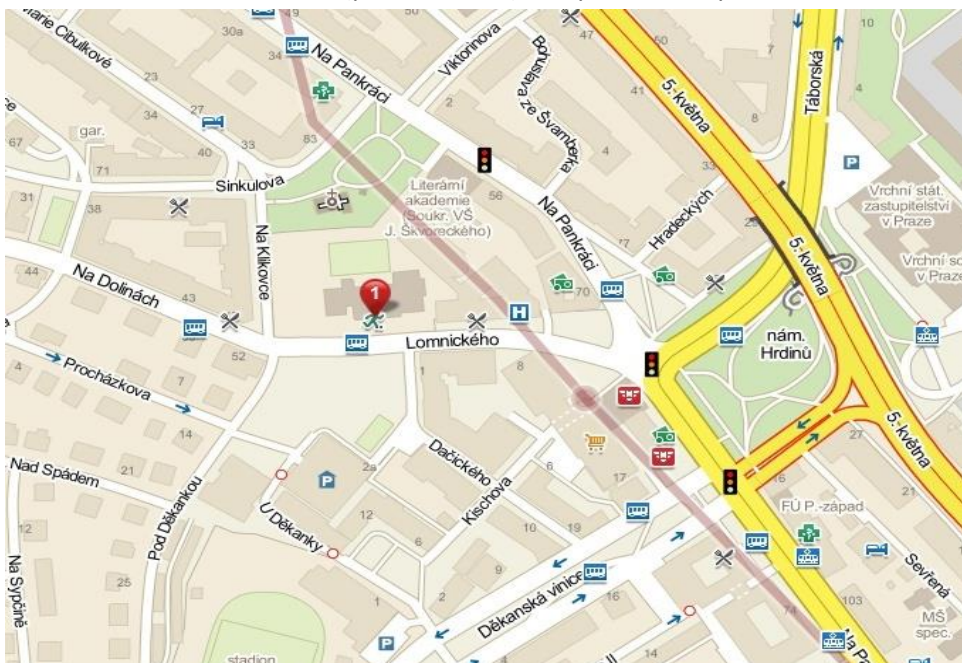

Tournament hall

Sport hall TJ Pankrác

Lomnického 1071/1, Praha 14000

200m far from metro station "C" - Pražského povstání

There are not many parking places near the tournament hall.

We recommend to use P+R (park and ride) and public transport.